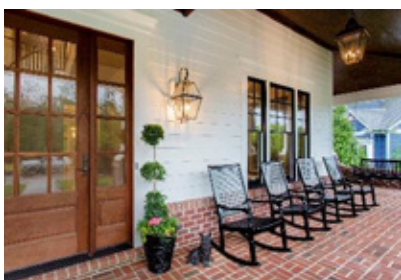

Who Built Your Home?

You Know What You Want In Your Home.. Call us to find out what you want in your builder...

Homeplaces.com 804-740-8100

The Lynnmoore

+/- 5679 sq.ft.

Colors are Sherwin-Williams and Benjamin Moore