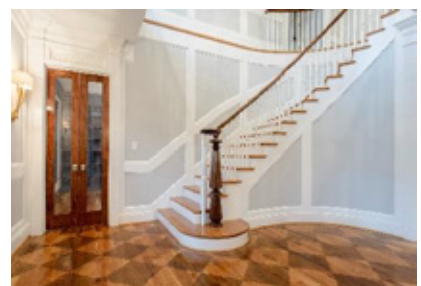

Who Built Your Home?

You Know What You Want In Your Home.. Call us to find out what you want in your builder...

Homeplaces.com 804-740-8100

The Lynnmoore

+/- 5679 sq.ft.

Colors are Sherwin-Williams and Benjamin Moore

-  Exterior Siding Trim – SW 7005 Pure White
 -  All closets – White Eggshell, all trim SW 7005 Pure White
 -   Foyer/Upstairs hall - Walls/Panels SW 7064 Passive, Trim – SW 7005 Pure White
 -   Dining room Walls/Outside panels – SW 9156 Gris Morado; Inside panels – SW 9157 Autumn Orchid
 -   Study – Trim – BM HC-136 Van Deusen Blue; walls – SW 7005 Pure White
 -  Kitchen – SW Silver Strand 7057
 -  Family room – SW 7057 Silver Strand
 -    Powder room – inside panels – SW 7020; walls – SW 7019; trim – SW 7018
 -  Mud room – SW 7005 Pure White
 -  Back hall by powder room – SW 7057 Silver Strand
 -  Master bedroom & master bath – SW 7057 Silver Strand
 -  Left front bedroom – SW 6424 Celery
 -  Hall bath – SW 7640 Fawn Brindle
 -  Front right/girl's – SW 6451 Nurture Green
 -  Girl's bath – SW 9157 Autumn Orchid
 -  Rear boy's room & bath – SW 7064 Passive
 -  Laundry room – SW 7005 Pure White
 -  3rd floor – SW 7064 Passive
- Ceilings – custom mix