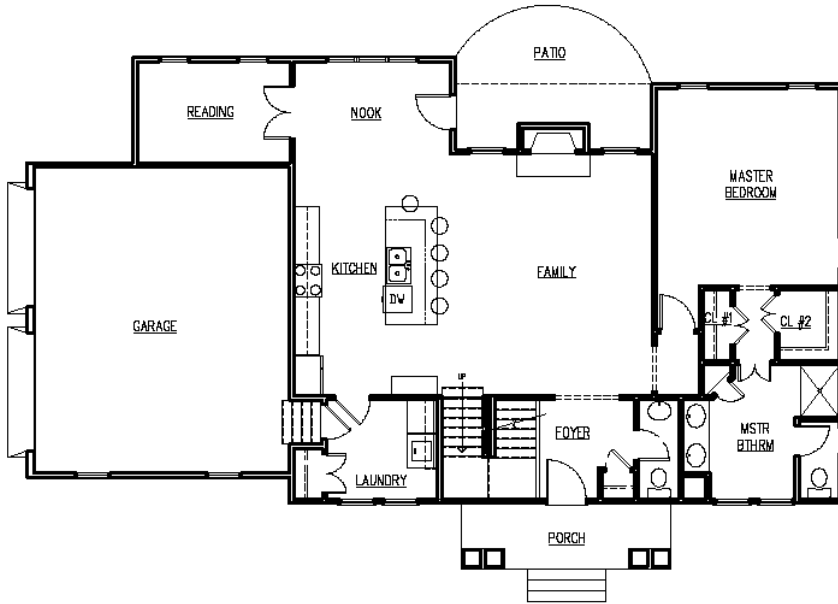

# THE MASON

+/- 2231 SQ. FT.

4 BEDROOMS

2 CAR GARAGE

824 SF +/-

[www.homeplaces.com](http://www.homeplaces.com)

804-740-8100

\* Renderings and floor plans are the artist's conception. Details and dimensions may differ from actual plans. Standard and optional features may differ.