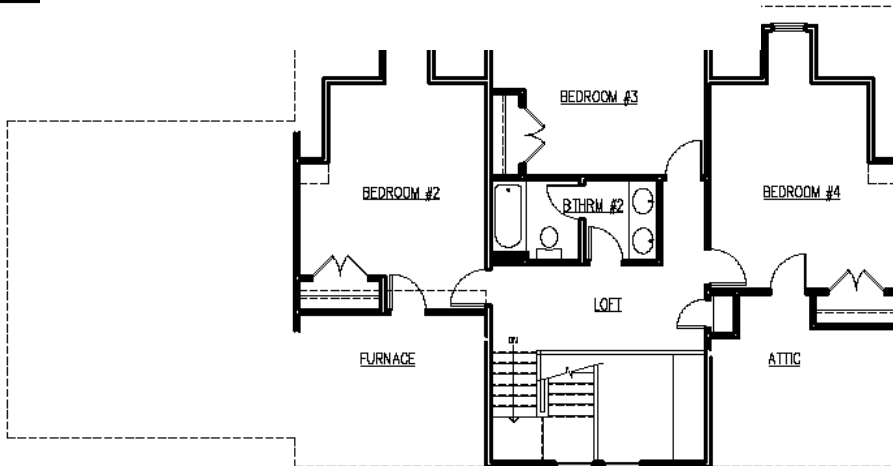

# THE MASON

+/- 2231 SQ. FT.

4 BEDROOMS

2 CAR GARAGE

824 SF +/-

[www.homeplaces.com](http://www.homeplaces.com)

804-740-8100

\* Renderings and floor plans are the artist's conception. Details and dimensions may differ from actual plans. Standard and optional features may differ.