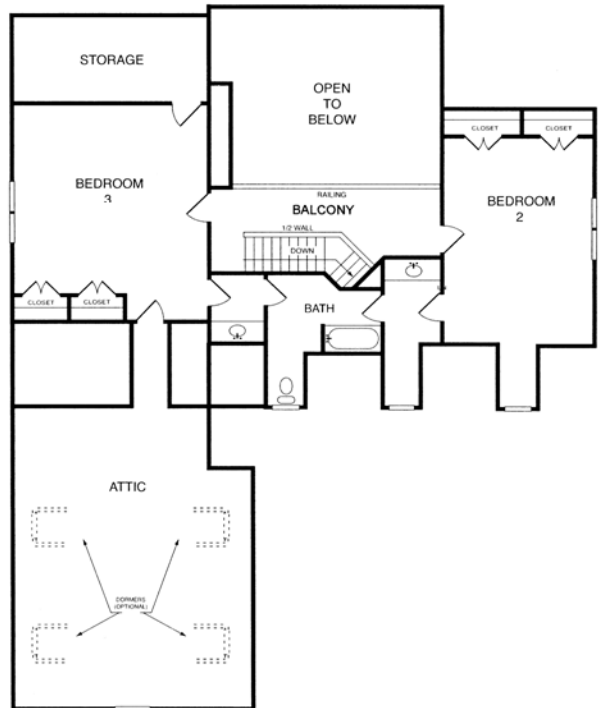

# The Huguenot

The Huguenot Square Footage:

1<sup>st</sup> floor +/- 2,182. ft.  
 2<sup>nd</sup> floor +/- 1,047 sq. ft.  
 Total +/- 3,229 sq. ft. Base

FIRST FLOOR

SECOND FLOOR