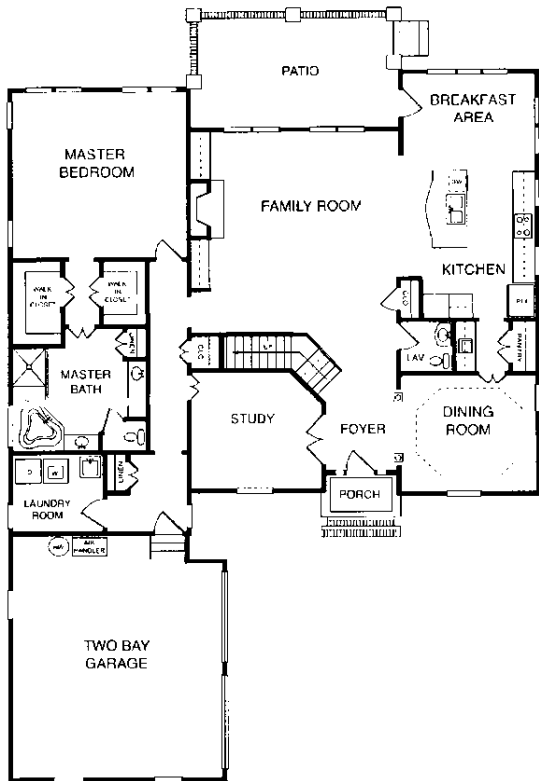

# The Huguenot

The Huguenot Square Footage:

1<sup>st</sup> floor +/- 2,182. ft.  
 2<sup>nd</sup> floor +/- 1,047 sq. ft.  
 Total +/- 3,229 sq. ft. Base

FIRST FLOOR

SECOND FLOOR