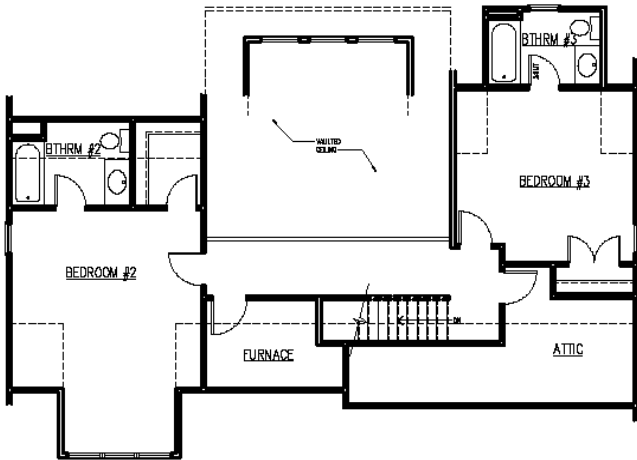

Coventry

+/- 2859 sq. ft.

First floor master

SECOND FLOOR PLAN

808 sf +/-

FIRST FLOOR PLAN

2056 sf +/-