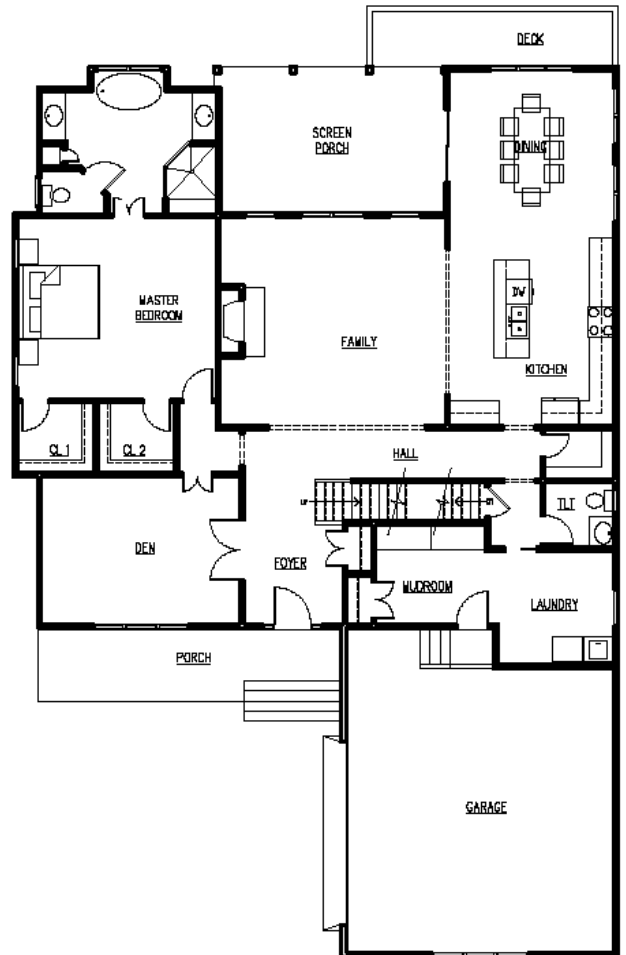

Coventry

+/- 2859 sq. ft.

First floor master

SECOND FLOOR PLAN

808 sf +/-

FIRST FLOOR PLAN

2056 sf +/-