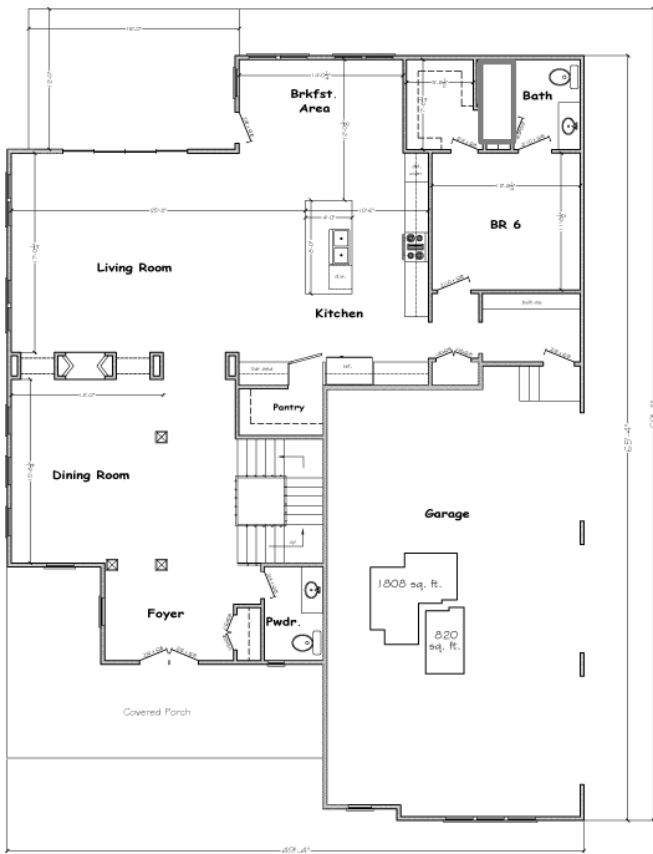

# The Lexington

6 bedrooms, 4 ½ baths  
 +/- 820 sq. ft. 3 car garage  
 +/- 3835 sq. ft.

2027 sq. ft.