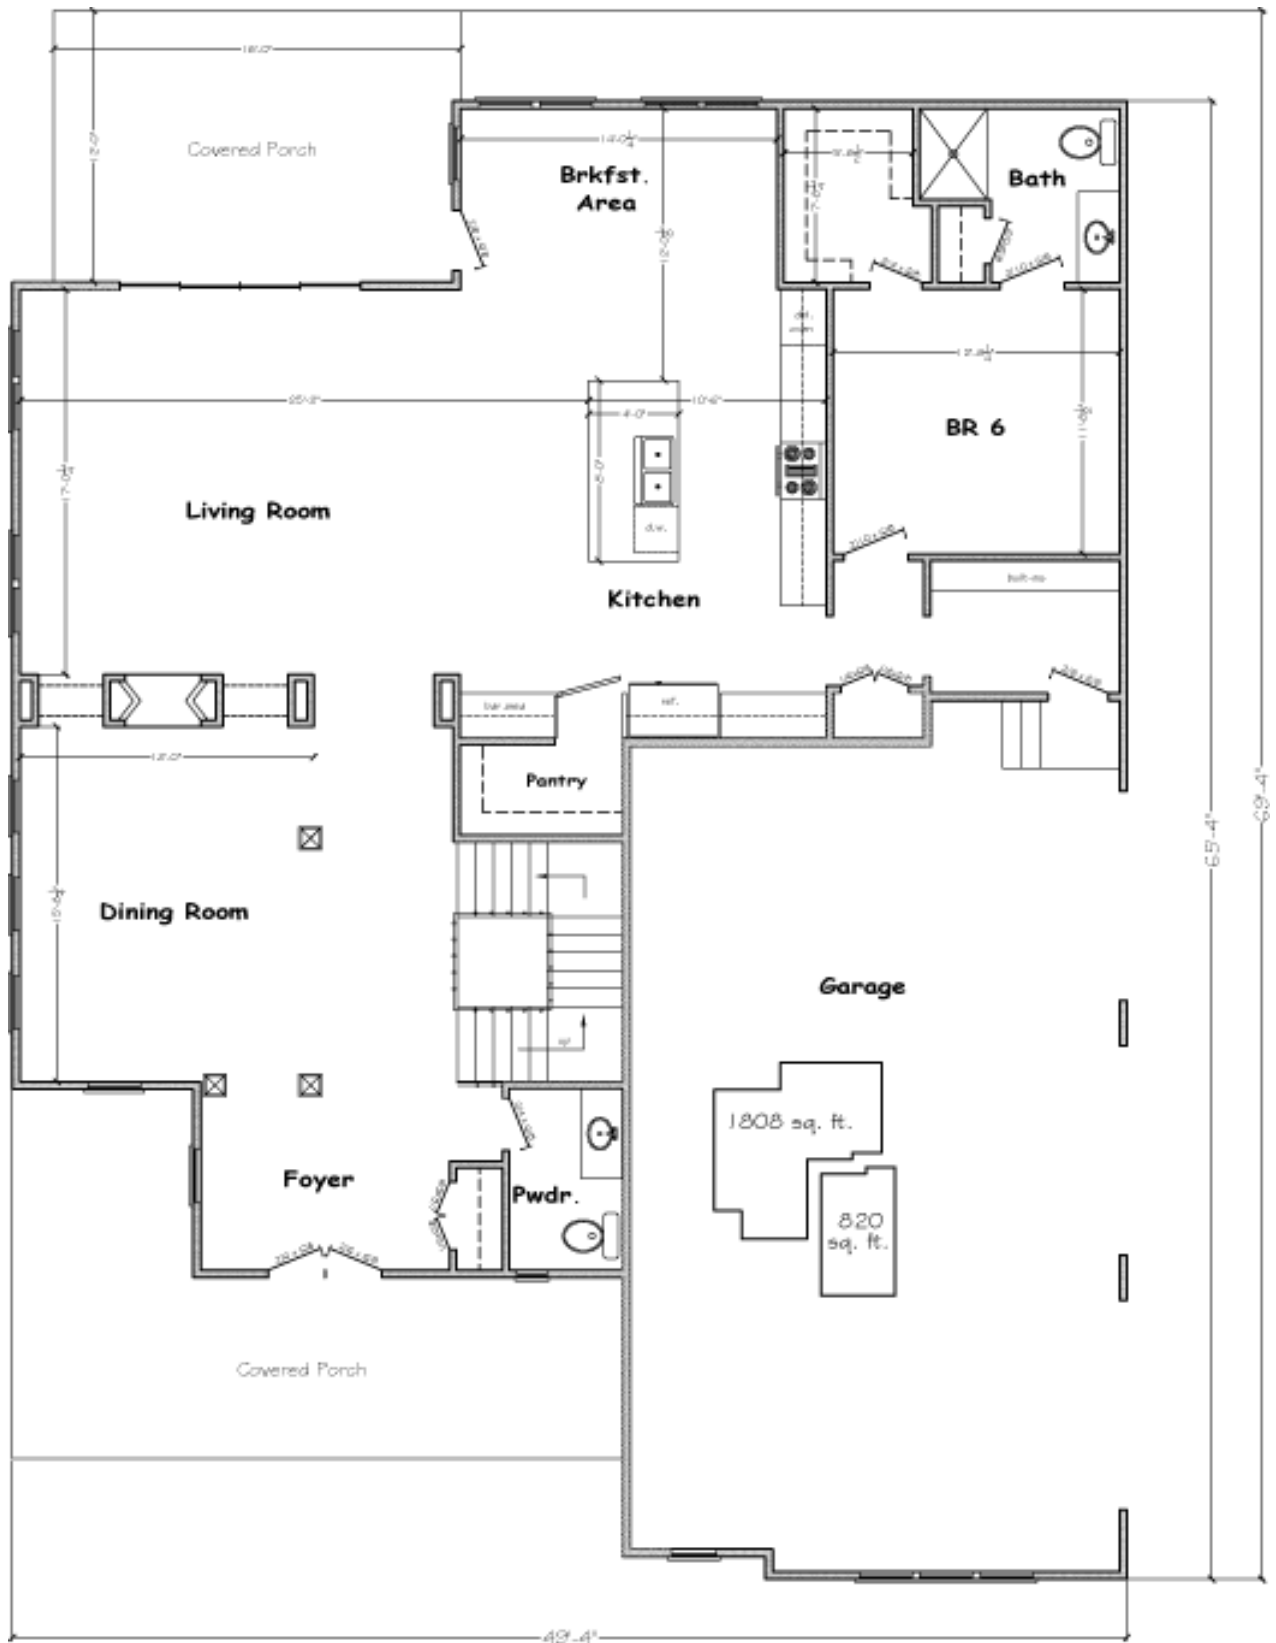

# The Lexington

6 bedrooms, 4 ½ baths  
 +/- 820 sq. ft. 3 car garage  
 +/- 3835 sq. ft.

2027 sq. ft.