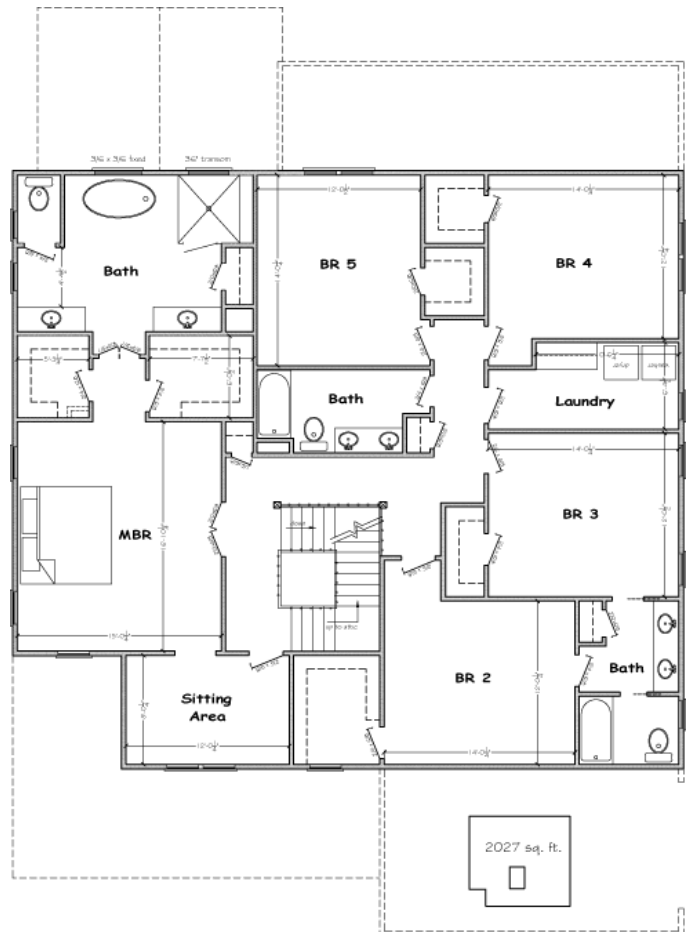

# The Lexington

6 bedrooms, 4 ½ baths  
 +/- 820 sq. ft. 3 car garage  
 +/- 3835 sq. ft.

2027 sq. ft.